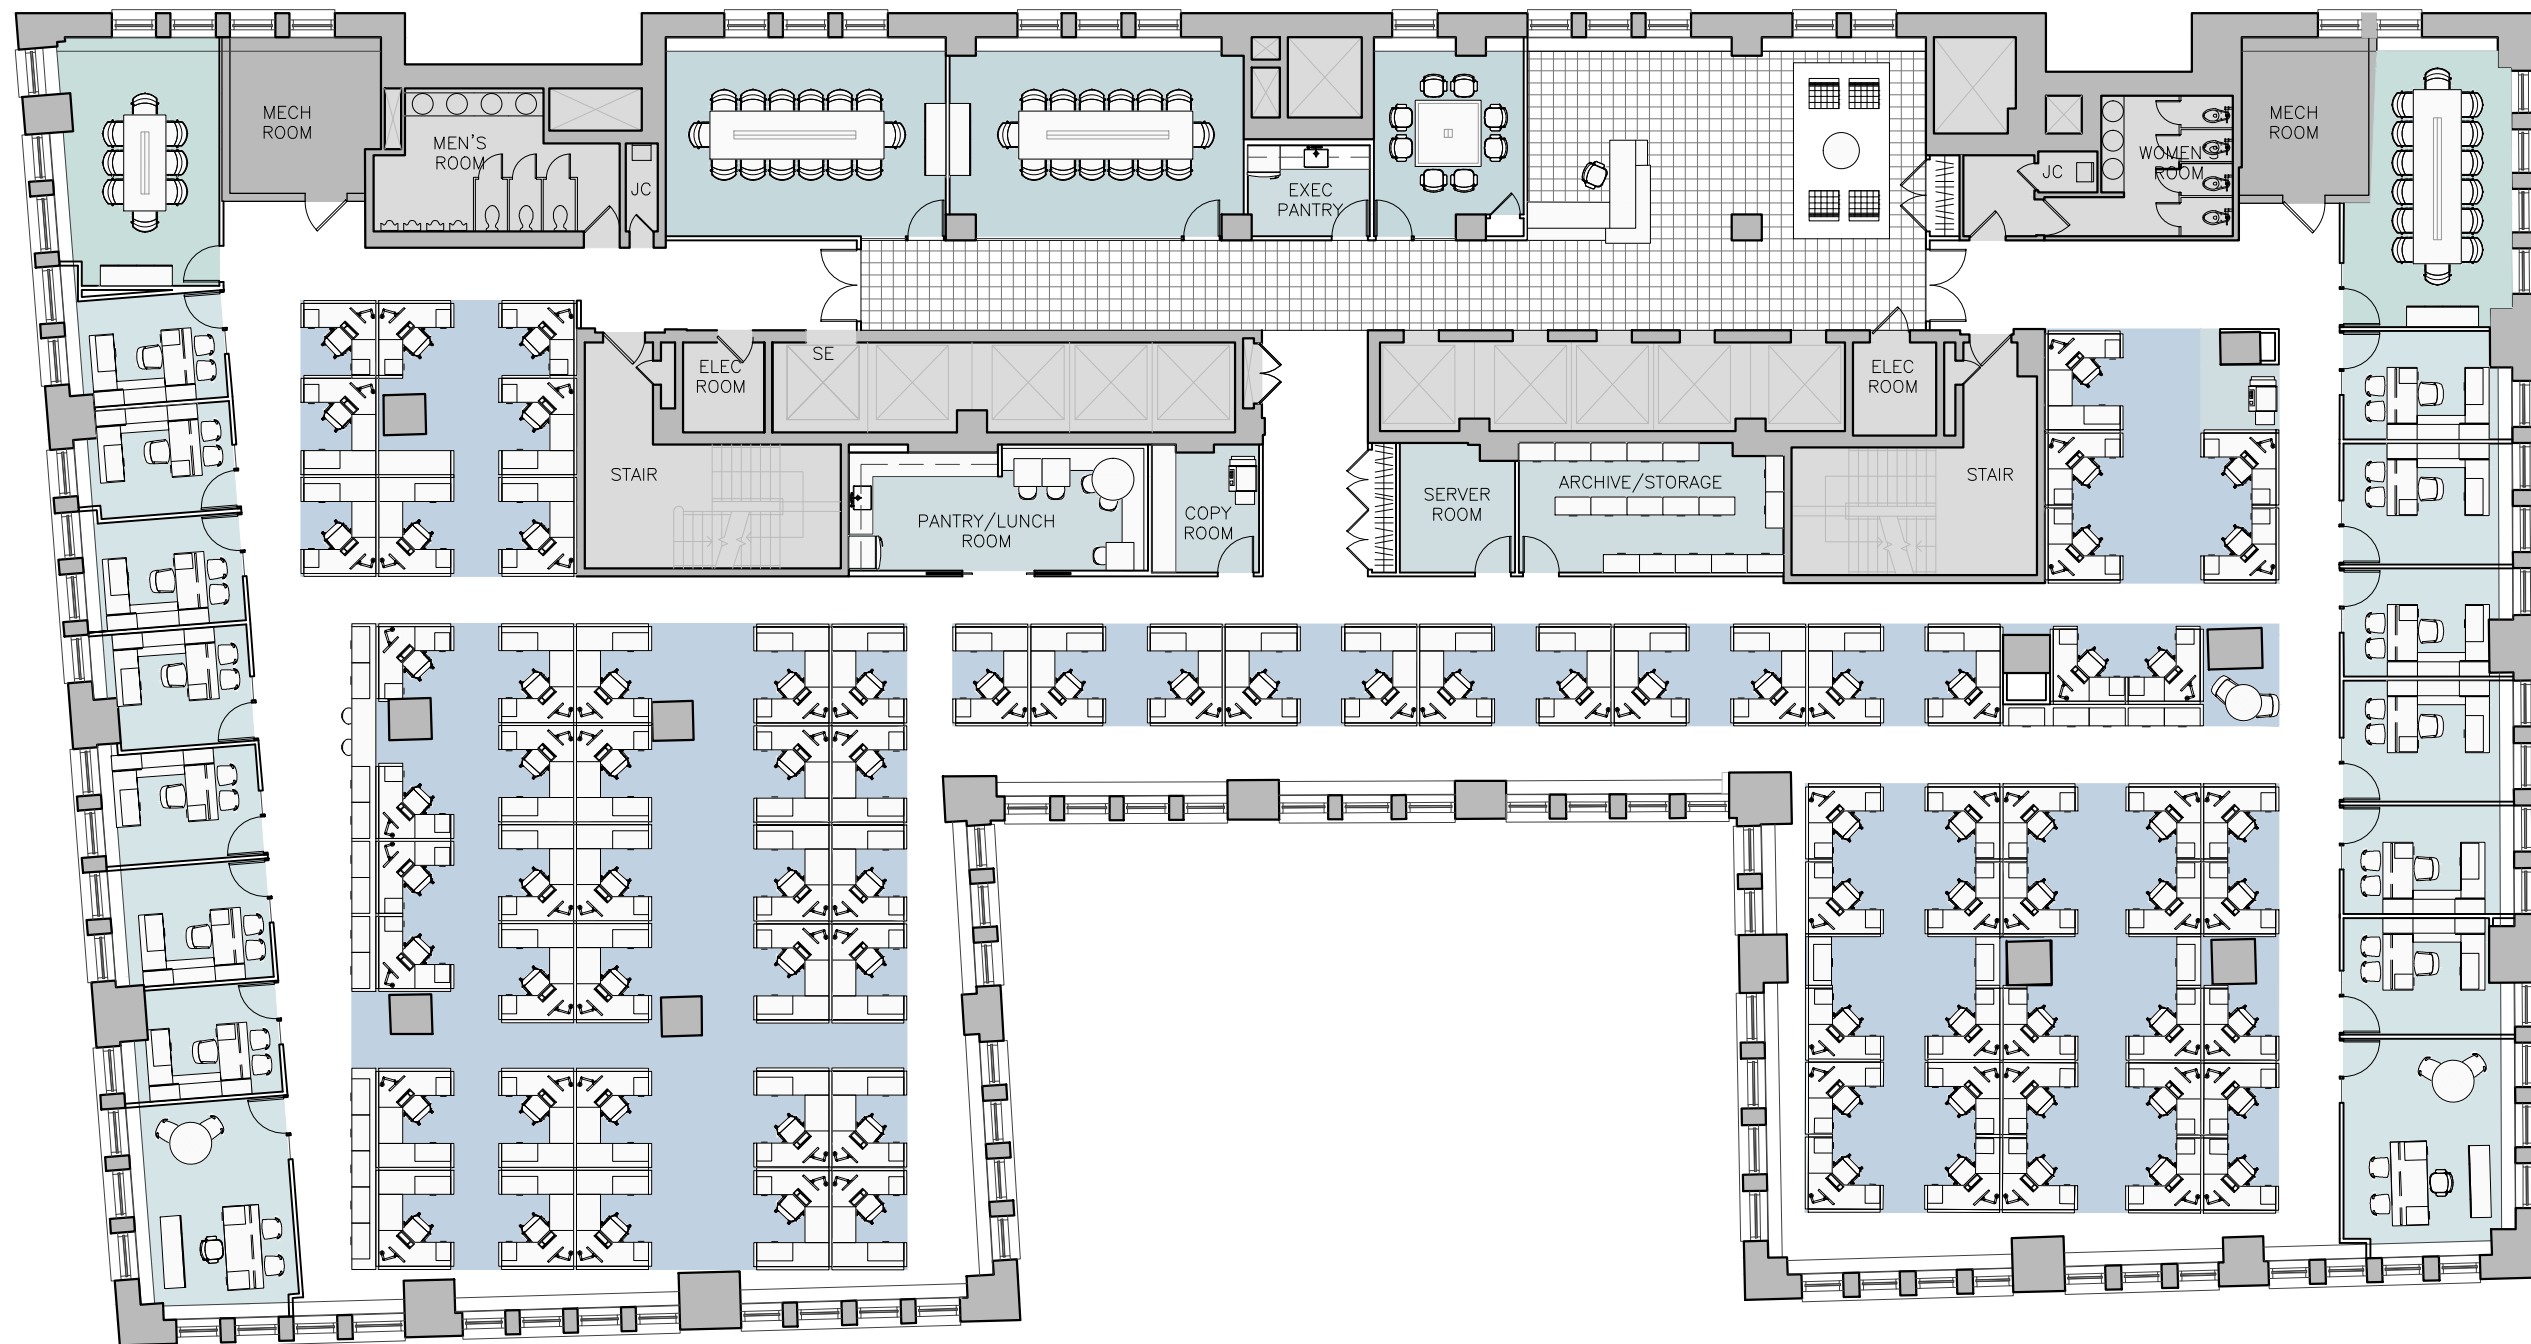

TRINITY PLACE

EXCHANGE PLACE

BROADWAY

LEGEND	
EXECUTIVE OFFICE	2
PRIVATE OFFICE	13
CONFERENCE ROOM	3
MEETING ROOMS	2
WORKSTATIONS	81
COPY ROOM	1
COPY STATION	1
SERVER ROOM	1
PANTRY/LUNCH ROOM	1
EXEC PANTRY	1
ARCHIVE/STORAGE	1
RECEPTION	1
TOTAL	96

TOTAL RSF	24,479
RSF/PER PERSON	255