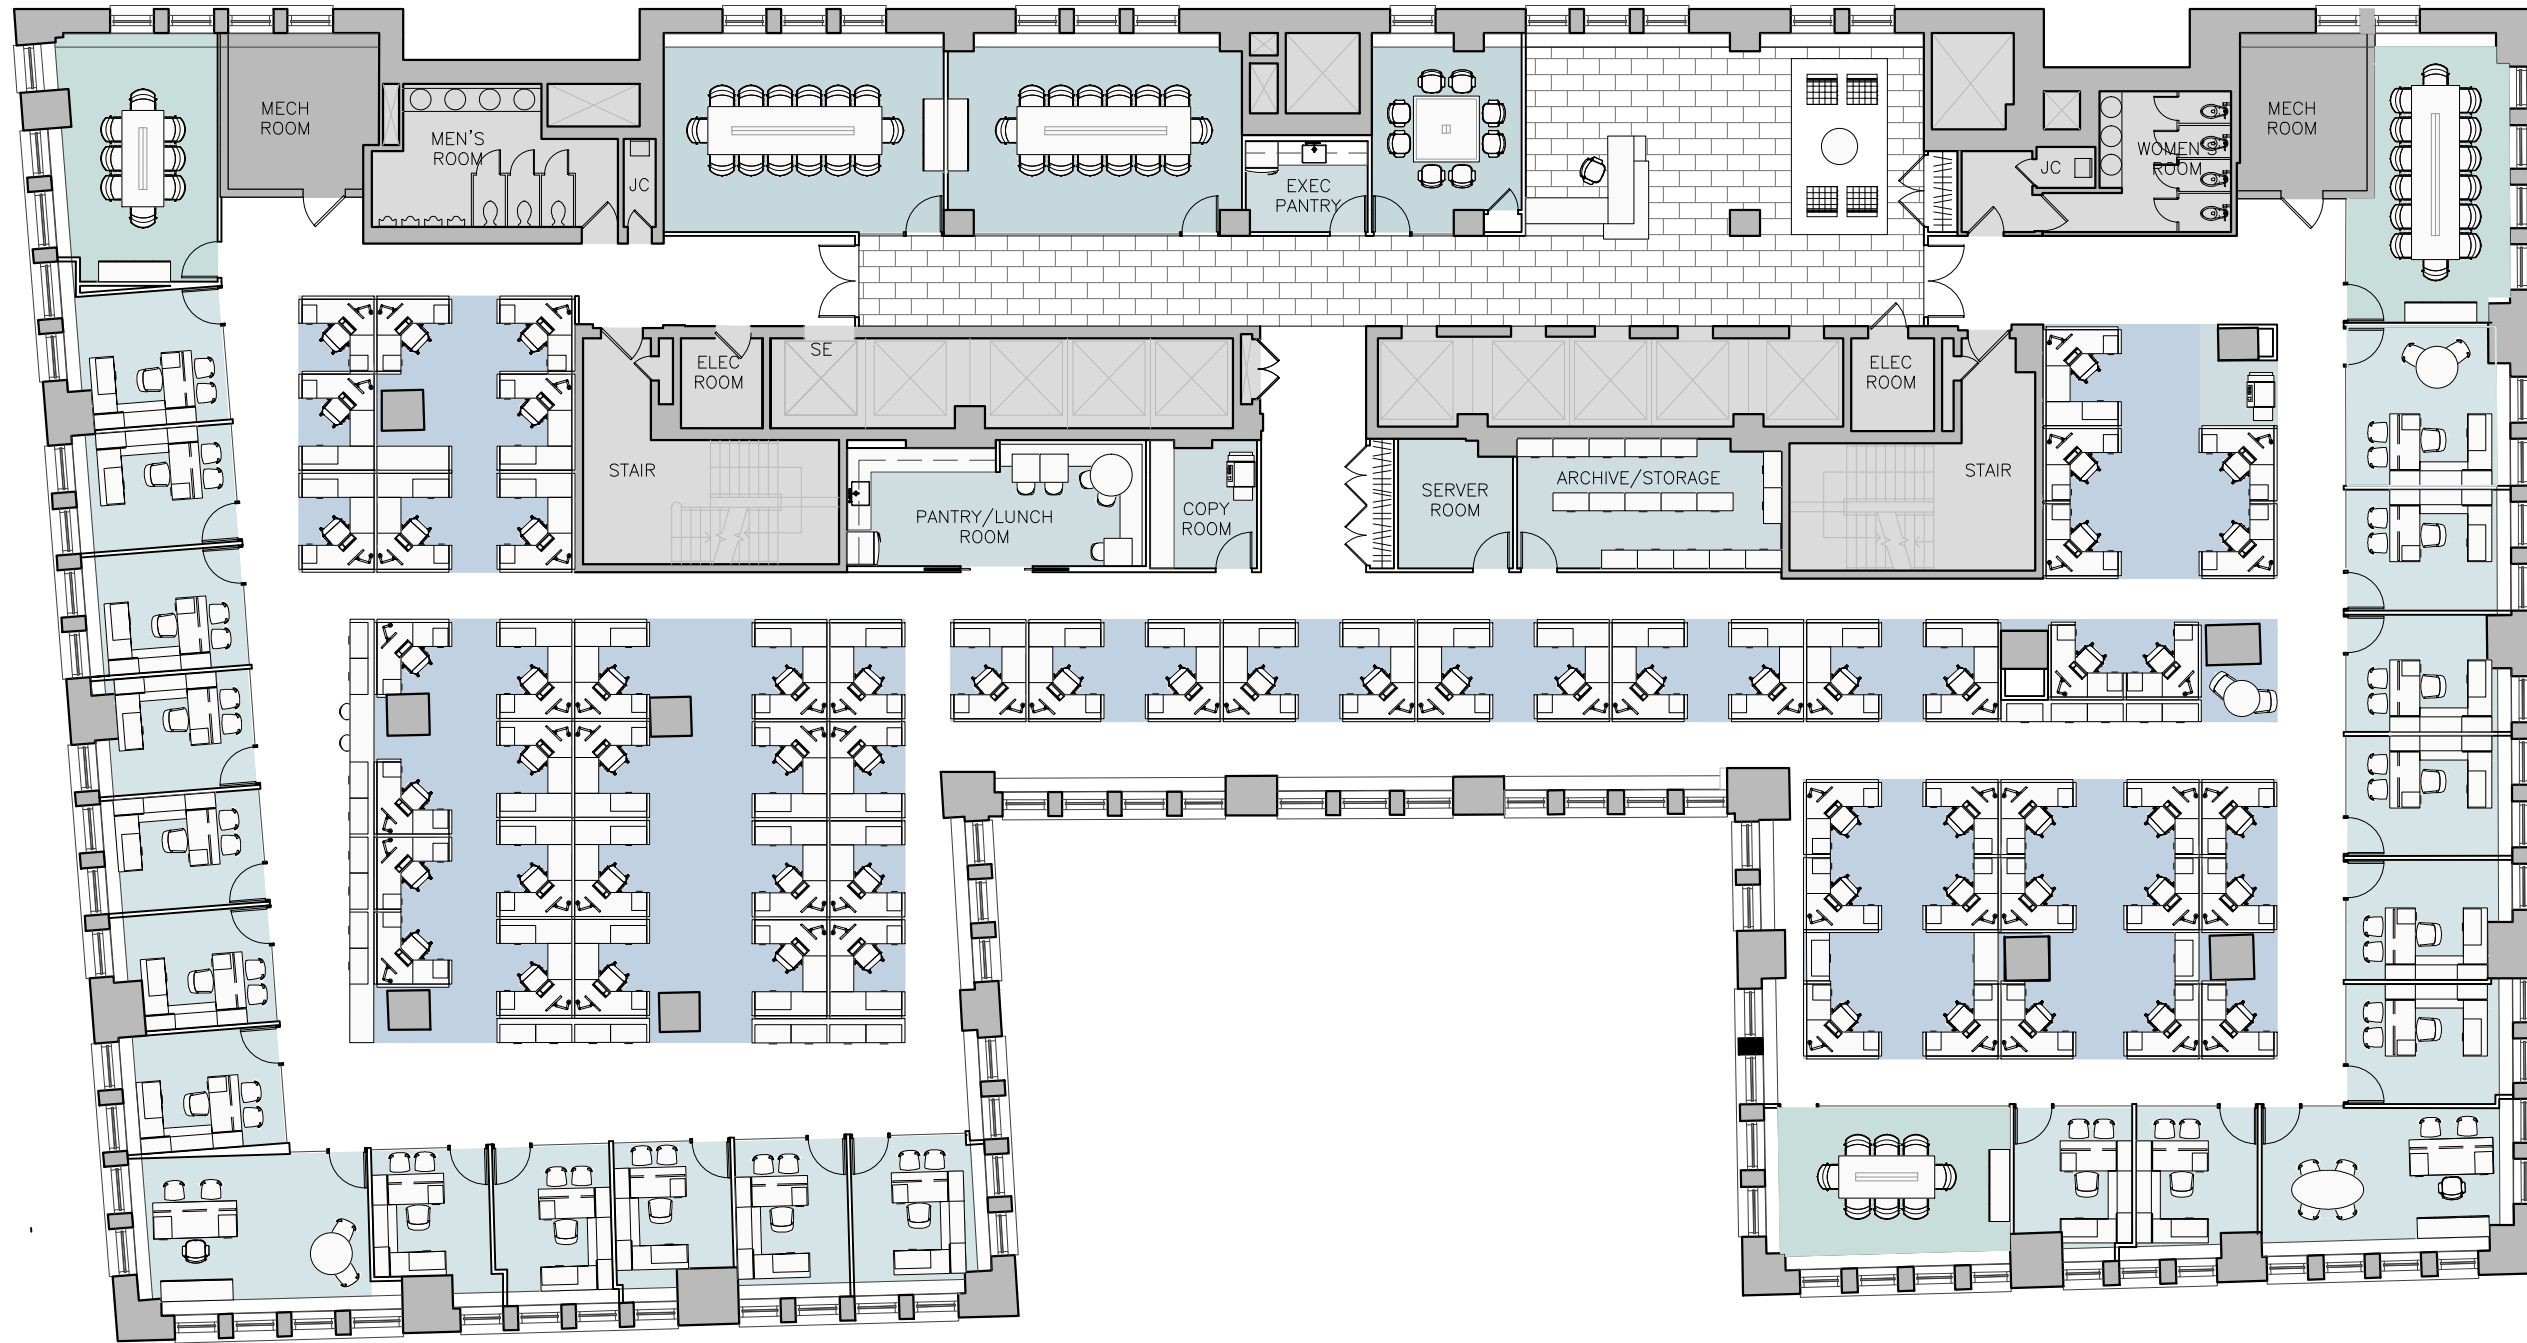

TRINITY PLACE

BROADWAY

EXCHANGE PLACE

LEGEND	
EXECUTIVE OFFICE	2
PRIVATE OFFICE	20
CONFERENCE ROOM	3
MEETING ROOMS	3
WORKSTATIONS (5'x30")	61
COPY ROOM	1
COPY STATION	1
SERVER ROOM	1
PANTRY/LUNCH ROOM	1
EXEC PANTRY	1
ARCHIVE/STORAGE	1
RECEPTION	1
TOTAL	82

TOTAL RSF	24,479
RSF/PER PERSON	298