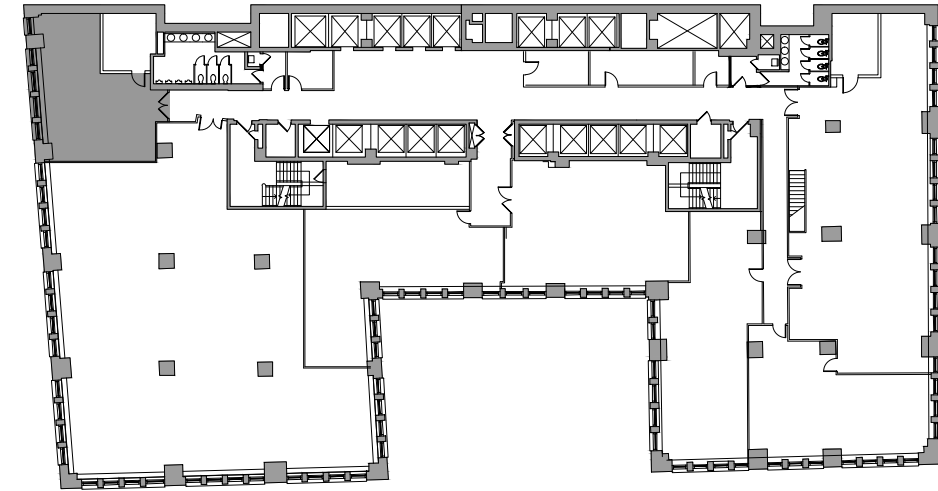

SCALE:  $\frac{3}{16}$ " = 1'-0"

KEY PLAN

LEGEND	
CONFERENCE ROOM (8P)	1
BENCHING (5'x30")	4
WORKSTATIONS (5'x5')	2
COPY AREA	1
TOTAL PERSONS	6
TOTAL RSF	1,549