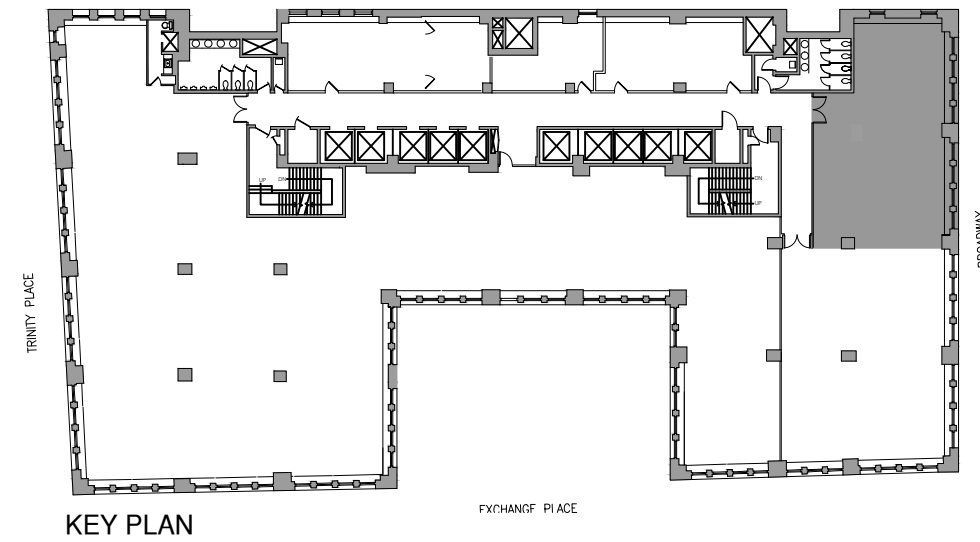

SCALE: 1/8"=1'-0"

LEGEND	
EXECUTIVE OFFICE	1
PRIVATE OFFICE	1
CONFERENCE ROOM (6P)	1
BENCHING (30"x5'-0")	13
PANTRY / COPY AREA	1
STORAGE / CLOSETS	1
RECEPTION	1
TOTAL PERSONS	15
TOTAL RSF	2,574

BROADWAY

SUITE 2301
2,574 SF

23rd Floor
61 Broadway Ave
New York, New York